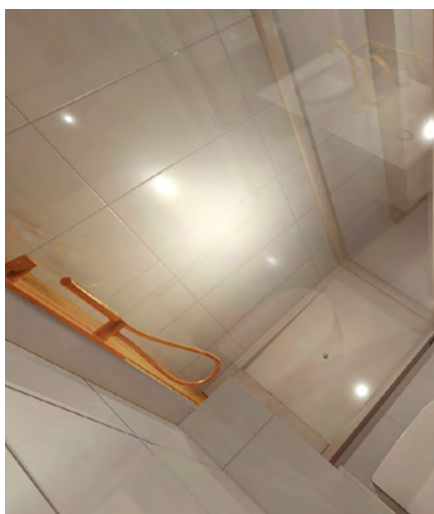

Tiling Fineza Magic Cream 30x60cm