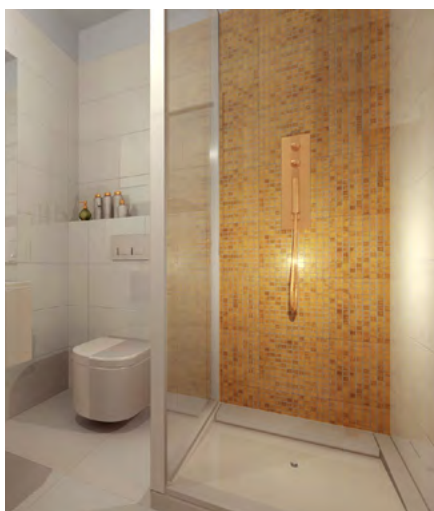

# STANDARDS ROCA Španělská 759/4, Pragua 2

<p>Tiling Fineza white 30x60cm</p> 	<p>Tiling Kale Monoporelain grey 60x60cm</p> 	<p>Mosaic Sundance Negro 30x30cm</p> 	<p>Roca sink 60x47cm</p> 
<p>Roca hanging WC</p> 	<p>Control button Tece Base plastic chrome</p> 	<p>Shower Huppe Next square 90 cm, clear glass chrome profile</p> 	<p>Shower bath square Anima LIMNEW 90x90 cm cast marble Shower bath</p> 
<p>Wooden scarlet windows</p> 		<p>Head shower angular 20x20 cm, Optima</p> 	<p>Shower set Hansgrohe 4 functions round Hansgrohe</p> 
<p>Three-layer oak parquet</p> 			
<p>Ending elements Legrand Valena</p> 	<p>Interior door Sapelli, filled door or semi glassed</p> 	<p>Heating elements</p> 	<p>Home phone</p> 

Tiling Fineza Magic Cream 30x60cm

Mosavit mosaic gold

ARMANI lavatory hanging

ARMANI sink 65x55cm

ARMANI button dual 3/6 l

Shower bath 90x90cm

ARMANI sink battery

ARMANI shower head